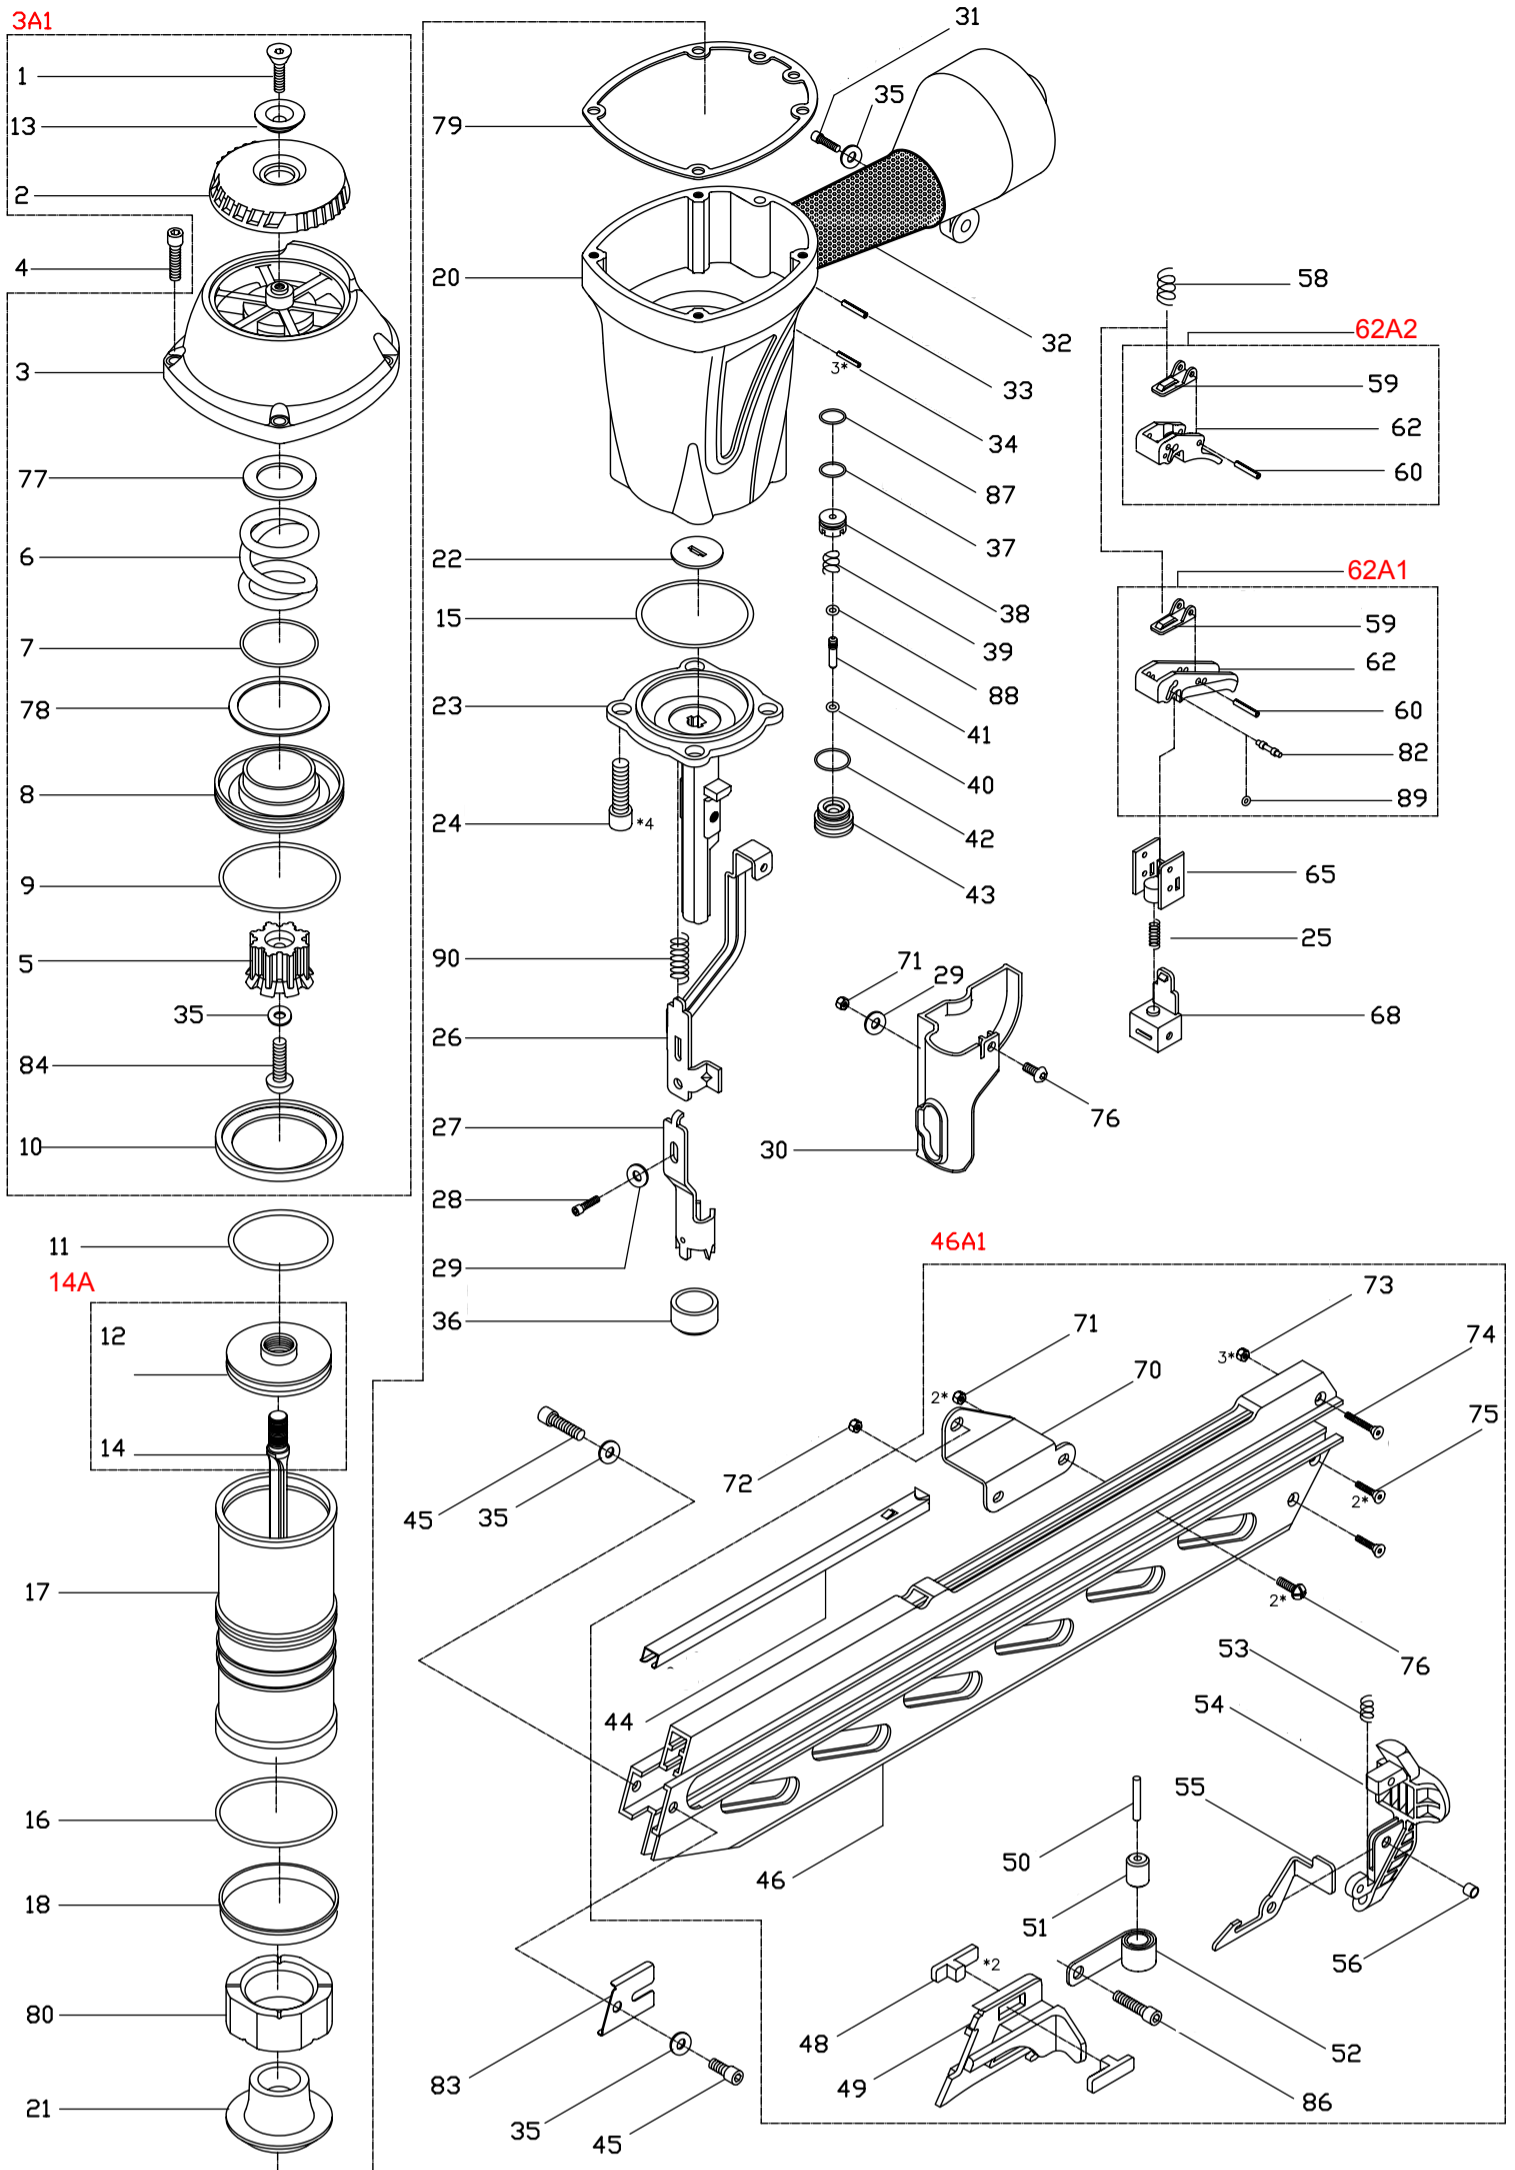

FULL ROUND HEAD FRAMING NAILER PR-9021

MODEL PR-9021 FULL ROUND HEAD FRAMING NAILER					
INDEX	PART NO	DESCRIPTION	INDEX	PART NO	DESCRIPTION
1	JFS0616BF	FLAT.HD.BOLT	41	H19004102	PLUNGER
2	F19000202	EXHAUST COVER	42	ID1400W178	O-RING
3A1	A19000302A2	CAP ASM.	43	F19004302	PLUNGER CAP
3	A19000302	CAP	44	D19004401	NAIL GUIDE LINER
4	JHS0625BWF	HEX.SOC.HD.BOLT	45	JHS0614BWF	HEX.SOC.HD.BOLT
5	F19000501	PISTON STOPPER	46A1	B19004601A1	MAGAZINE ASM.
6	G19000601	SPRING	46	B19004601	MAGAZINE
7	ID3934W262	O-RING	48	F19004801	SLIDE BLOCK
8	F19000801	PISTON HEAD VALVE	49	E19004901	PUSHER
9	ID6540W290	O-RING	50	JBP040P20	BALL PIN
10	F19001001	SEAL	51	F19005101	ROLLER
11	ID4699W534D80	O-RING	52	G19005201	SPIRAL SPRING
13	H19001301	FRONT BRACKET	53	G19005301	SPRING
14A	H19001404A	DRIVER ASSEMBLY	54	F19005401	MAGAZINE COVER
15	ID6317W178	O-RING	55	D19005501	STOPPER
16	ID6000W262	O-RING	56	H19005601	SPACER
17	C19001701	CYLINDER	58	G19005801	SPRING
18	F19001801	CYLINDER RING	62A1	F19006202A1	TRIGGER ASSEMBLY
20	A19002002	BODY	62A2	F19006201A2	TRIGGER ASSEMBLY
21	F19002101	BOTTOM BUMPER	65	F19006501	TRIP GUIDE
22	D19002201	SET PLATE	68	E19006802	CONTACT TRIP BLOCK
23	E19002301	NOSE	70	D19007001	BRACKET
24	JHS1025BW	HEX.SOC.HD.BOLT	71	JLN0500N	LOCK NUT
25	G17509101	SPRING	72	JLN0600N	LOCK NUT
26	D19002601	UPPER SAFETY LEVER	73	JLN0400N	LOCK NUT
27	D19002701	SAFETY LEVER	74	JFS0422B	FLAT.HD.BOLT
28	JHS0512BWF	HEX.SOC.HD.BOLT	75	JFS0416B	FLAT.HD.BOLT
29	JFW051313	FLAT WASHER	76	JUS0512BF	UM.HD.BOLT
30	F19003001	NOSE COVER	77	F19007701	SEAL
31	JHS0625BWF	HEX.SOC.HD.BOLT	78	D19007801	WASHER
32	F19003203	RUBBER GRIP	79	F19007901	GASKET
33	JRP030P20	ROLLED PIN	80	F19602701	UP BUMPER
34	JRP030P30	ROLLED PIN	83	D19008301	SHOCK MOUNT
35	JFW061320	FLAT WASHER	84	JUS0618BF	UM.HD.BOLT
36	F19003601	RUBBER PAD	86	JHS0522BF	HEX.SOC.HD.BOLT
37	ID1082W178	O-RING	87	ID0919W262	O-RING
38	C19003802	TRIGGER HEAD VALVE	88	ID0190W190	O-RING
39	G19003901	SPRING	90	G19009001	SPRING
40	ID0350W150	O-RING	77K	NDR19001	DRIVER ASSEMBLY(#11+#14A)