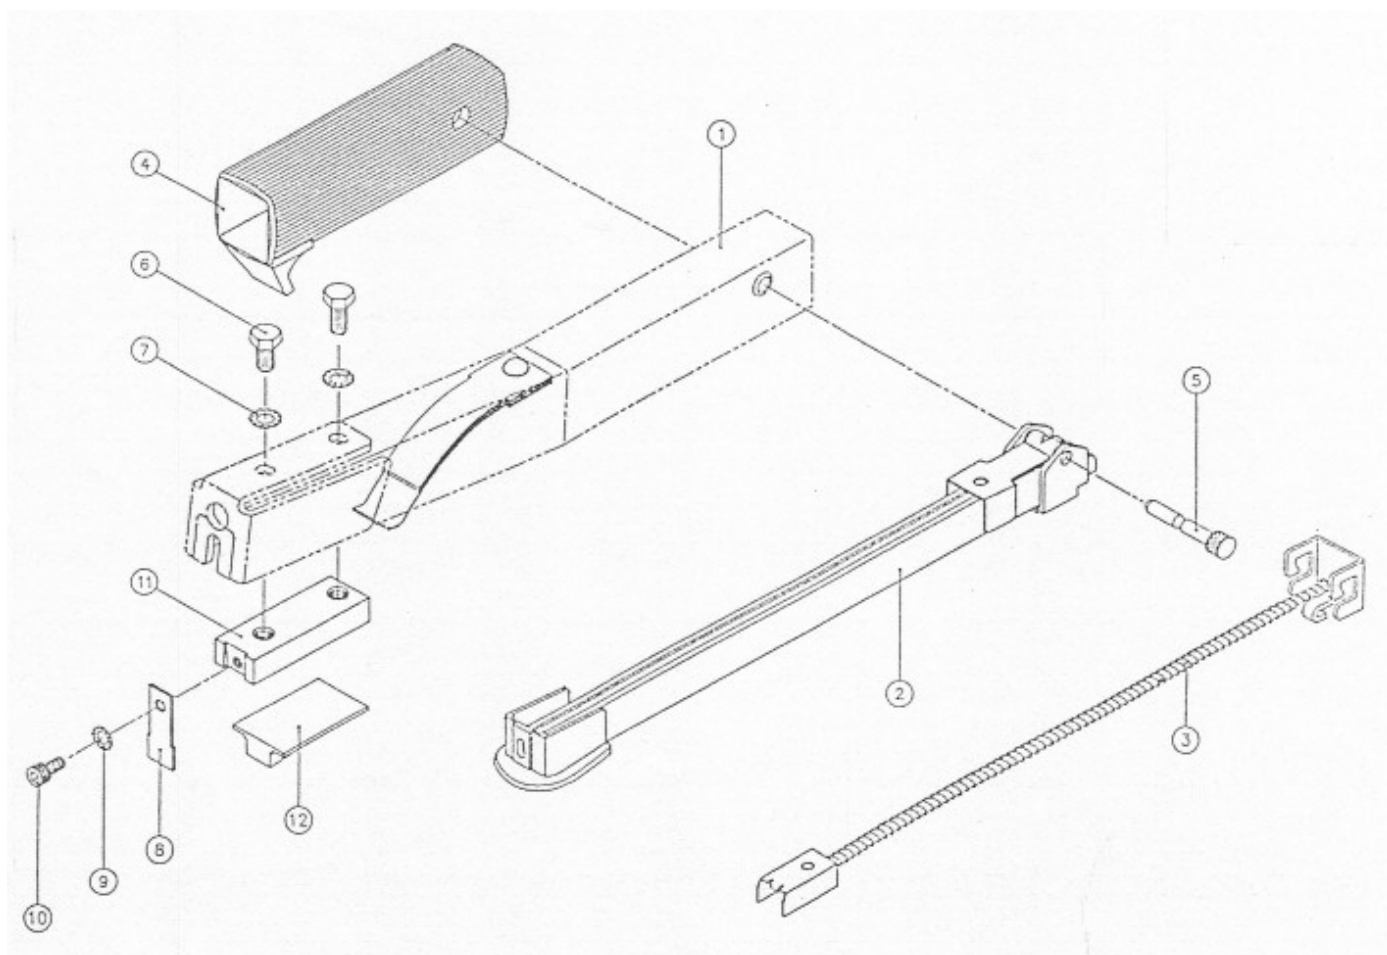

Hammer Tacker HT-750

MODEL		HT-750		Hammer Tacker		
INDEX	PART No.	DESCRIPTION		INDEX	PART No.	DESCRIPTION
1	HT750-01	MAIN BODY		7	HT750-07	E.O.W. ø6
2	HT750-02	STAPLE MAGAZINE		8	HT750-08	DRIVING PLATE
3	HT750-03	STAPLE PUSHER ASSEMBLY		9	HT750-09	E.O.W. ø5
4	HT750-04	PVC HANDLE SLEEVE		10	HT750-10	SCREW M5
5	HT750-05	PIVOT PIN		11	HT750-11	WEIGHT BLOCK
6	HT750-06	SCREW M6		12	HT750-12	BUMMPER